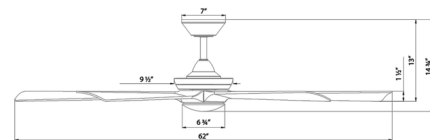

CLICK TO VIEW PRODUCT

Notes: