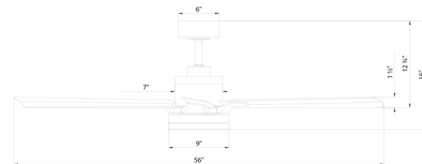

### Specifications

COLOR	Alabaster
BODY FINISH	Matte Black
WATTAGE	60W
DIMMER	Included
DIMENSIONS	56"W x 16"H
BULB	2 x LED/30W/120V LED
COUNTRY OF ORIGIN	China