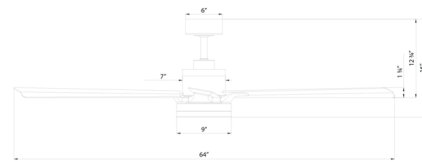

### Specifications

COLOR	Alabaster
BODY FINISH	Matte Black
WATTAGE	60W
DIMMER	Included
DIMENSIONS	56"W x 16"H
BULB	2 x LED/30W/120V LED
COUNTRY OF ORIGIN	China

### Technical Information

LAMP LIFE	50000 hours
COLOR RENDERING	90 CRI
LAMP COLOR	CCT Select
LUMENS/WATT	129.57
LUMINOUS FLUX	3887 lumens

Shown in matte black / alabaster

CLICK TO VIEW PRODUCT

Notes: