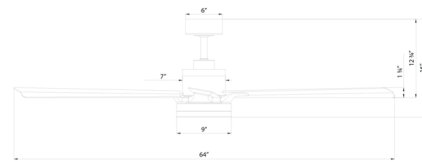

Lightology

lightology.com
866-954-4489
07-04-26

Project: _____
Company: _____
Location: _____ Fixture Type: _____
SPEC #: **MFR1543110**
Approved On: _____ Approved By: _____

Radiant Ceiling Fan with Color-Select Light By Modern Forms

Description

Modern Forms sets a new design standard with the Radiant LED Ceiling Fan, a smart ceiling fan that redefines modern comfort through light, air, and artistry. Ambient up-lighting is seamlessly integrated into the design, marking a defining moment in ceiling fan innovation. Its advanced tunable LED system produces over 3000 lumens, creating a soft, architectural glow to illuminate the ceiling. Choose from an injection-molded acrylic, alabaster or K5 crystal, diffuser. The Radiant features a color-select switch which allows user to select between 2700K, 3000K, 4000K, and 5000K color temperature options. Battery operated Bluetooth remote control with wall cradle and light kit included.

Specifications

BLADE COLOR	Alabaster
BODY FINISH	Matte Black
WATTAGE	60W
DIMMER	Included
DIMENSIONS	56"W x 16"H
INTEGRATED LED MODULE	2 x LED/30W/120V LED
COUNTRY OF ORIGIN	China

Technical Information

LAMP LIFE	50000 hours
COLOR RENDERING	90 CRI
LAMP COLOR	CCT Select
LUMENS/WATT	129.57
LUMINOUS FLUX	3887 lumens

Shown in matte black / alabaster

CLICK TO VIEW PRODUCT

Notes: