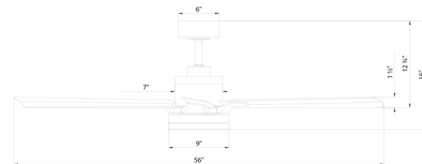

Shown in matte black / alabaster