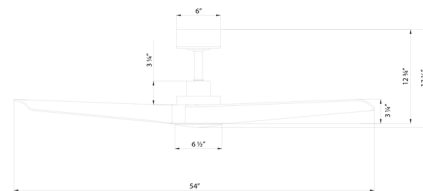

CLICK TO VIEW PRODUCT

Notes: