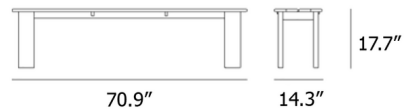

### Specifications

COLOR	N/A
BODY FINISH	Teak Wood
WATTAGE	N/A
DIMMER	N/A
DIMENSIONS	70.87"W x 17.72"H x 14.33"D
BULB	N/A
COUNTRY OF ORIGIN	Viet Nam

CLICK TO VIEW PRODUCT

Notes: