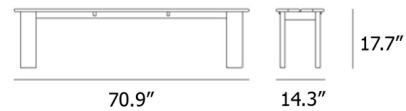

Shown in teak wood

Specifications

COLOR	N/A
BODY FINISH	Teak Wood
WATTAGE	N/A
DIMMER	N/A
DIMENSIONS	70.87"W x 17.72"H x 14.33"D
BULB	N/A
COUNTRY OF ORIGIN	Viet Nam

CLICK TO VIEW PRODUCT

Notes: