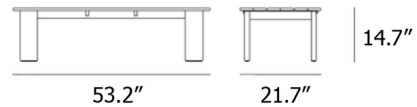

Shown in teak wood

Specifications

COLOR	N/A
BODY FINISH	Teak Wood
WATTAGE	N/A
DIMMER	N/A
DIMENSIONS	53.2"W x 14.17"H x 21.65"D
BULB	N/A
COUNTRY OF ORIGIN	Viet Nam

CLICK TO VIEW PRODUCT

Notes: