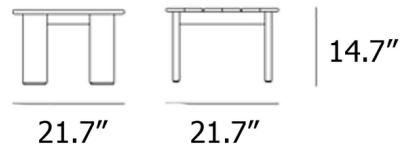

By Muuto

Description

The Assemble Outdoor Side Table will add a warm, tactile accent to any outdoor space with its FSC-certified teak wood construction. The broad wooden planks with softened edges beautifully showcase the wood grain's natural texture. A subtle seam between the boards allows the wood to breathe and shift naturally as the seasons change. Note: While the table is unfinished and unsealed, teak is durable hardwood suitable for outdoor use. As the table is exposed to sunlight and the elements, the wood will naturally take on a silver-grey patina. Clear tabletop oil (not included) can be applied periodically to maintain a warmer, deeper tone. Direct sunlight may cause temporary color variations in the wood if objects are left on the table for an extended period. These variations will even out over time once the object is removed.

Shown in teak wood

Specifications

COLOR	N/A
BODY FINISH	Teak Wood
WATTAGE	N/A
DIMMER	N/A
DIMENSIONS	21.65"W x 14.17"H x 21.65"D
BULB	N/A
COUNTRY OF ORIGIN	Viet Nam

CLICK TO VIEW PRODUCT

Notes: