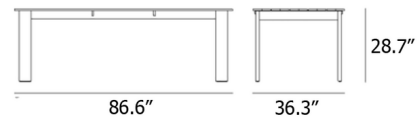

### Specifications

COLOR	N/A
BODY FINISH	Teak Wood
WATTAGE	N/A
DIMMER	N/A
DIMENSIONS	88.58"W x 28.74"H x 36.3"D
BULB	N/A
COUNTRY OF ORIGIN	Viet Nam

CLICK TO VIEW PRODUCT

Notes: