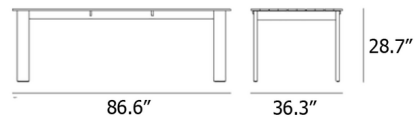

Shown in teak wood

Specifications

COLOR	N/A
BODY FINISH	Teak Wood
WATTAGE	N/A
DIMMER	N/A
DIMENSIONS	88.58"W x 28.74"H x 36.3"D
BULB	N/A
COUNTRY OF ORIGIN	Viet Nam

CLICK TO VIEW PRODUCT

Notes: