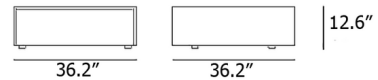

Shown in lacquered oak veneer

Specifications

COLOR	N/A
BODY FINISH	Lacquered Oak Veneer
WATTAGE	N/A
DIMMER	N/A
DIMENSIONS	36.22"W x 12.6"H x 18.11"D
BULB	N/A
COUNTRY OF ORIGIN	Denmark

CLICK TO VIEW PRODUCT