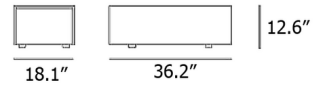

By Muuto

Description

The Connect Coffee Table will add a functional surface with an understated decorative touch to a living room or public space. With a simple rectangular or square shape, Connect will blend in to any space, while the FSC-certified lacquered oak veneer adds a natural warmth.

Shown in lacquered oak veneer

Specifications

COLOR	N/A
BODY FINISH	Lacquered Oak Veneer
WATTAGE	N/A
DIMMER	N/A
DIMENSIONS	36.22"W x 12.6"H x 18.11"D
BULB	N/A
COUNTRY OF ORIGIN	Denmark

CLICK TO VIEW PRODUCT