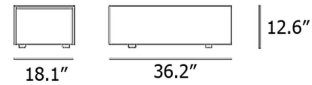

By Muuto

Description

The Connect Coffee Table will add a functional surface with an understated decorative touch to a living room or public space. With a simple rectangular or square shape, Connect will blend in to any space, while the FSC-certified lacquered oak veneer adds a natural warmth.

Shown in lacquered oak veneer

Specifications

COLOR	N/A
BODY FINISH	Lacquered Oak Veneer
WATTAGE	N/A
DIMMER	N/A
DIMENSIONS	36.22"W x 12.6"H x 18.11"D
BULB	N/A
COUNTRY OF ORIGIN	Denmark

CLICK TO VIEW PRODUCT