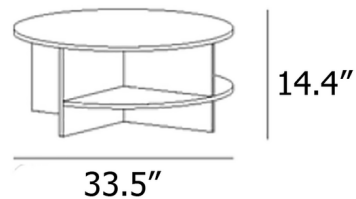

By Muuto

Description

The Halves Coffee Table offers a sculptural, statement-making silhouette suitable for both indoor and outdoor spaces. The table is crafted entirely from terrazzo with a circular tabletop and semicircular shelves around the base. With a neutral colorway and a pure, geometric expression, Halves will effortlessly blend into a wide variety of decor styles. Note: Terrazzo is made of stone pieces set within a cement matrix, leading to unique variations of color, pattern, and texture. When used outdoors, the material will naturally take on a weathered patina over time.

Shown in light taupe terrazzo

Specifications

COLOR	N/A
BODY FINISH	Light Taupe Terrazzo
WATTAGE	N/A
DIMMER	N/A
DIMENSIONS	33.46"W x 14.37"H
BULB	N/A
COUNTRY OF ORIGIN	Turkey

CLICK TO VIEW PRODUCT

Notes: