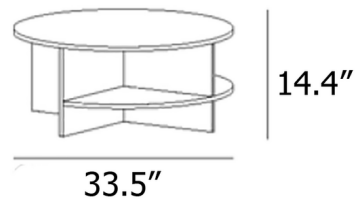

By Muuto

Description

The Halves Coffee Table offers a sculptural, statement-making silhouette suitable for both indoor and outdoor spaces. The table is crafted entirely from terrazzo with a circular tabletop and semicircular shelves around the base. With a neutral colorway and a pure, geometric expression, Halves will effortlessly blend into a wide variety of decor styles. Note: Terrazzo is made of stone pieces set within a cement matrix, leading to unique variations of color, pattern, and texture. When used outdoors, the material will naturally take on a weathered patina over time.

Shown in light taupe terrazzo

Specifications

COLOR	N/A
BODY FINISH	Light Taupe Terrazzo
WATTAGE	N/A
DIMMER	N/A
DIMENSIONS	33.46"W x 14.37"H
BULB	N/A
COUNTRY OF ORIGIN	Turkey

CLICK TO VIEW PRODUCT

Notes: