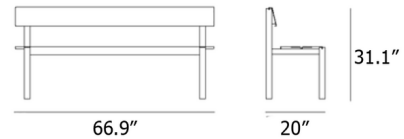

Lightology

lightology.com
866-954-4489
07-04-26

Project: _____

Company: _____

Location: _____ Fixture Type: _____

SPEC #: **MUU1543195**

Approved On: _____ Approved By: _____

Linear Steel Bench with Backrest

By Muuto

Description

The Linear Steel Bench with Backrest is visually clean with subtle detailing and simple expression. This bench brings a simple and elegant perspective to table seating with its modern form. Pair this wonderful bench with the Linear Steel Table to heighten the decor of any outdoor space.

Shown in taupe

Specifications

COLOR	N/A
BODY FINISH	Taupe
WATTAGE	N/A
DIMMER	N/A
DIMENSIONS	43.31"W x 31.1"H x 20"D
BULB	N/A
COUNTRY OF ORIGIN	Italy

Technical Information

PRODUCT DIMENSIONS	Seat Height: 17.8"
--------------------	--------------------