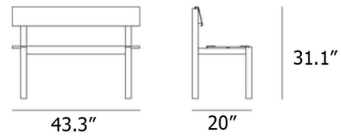

Shown in taupe

Specifications

COLOR N/A
BODY FINISH Taupe
WATTAGE N/A
DIMMER N/A
DIMENSIONS 43.31"W x 31.1"H x 20"D
BULB N/A
COUNTRY OF ORIGIN Italy

Technical Information

PRODUCT DIMENSIONS Seat Height: 17.8"