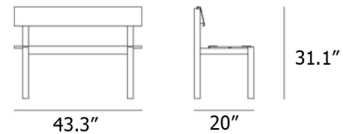

Shown in taupe

Specifications

COLOR	N/A
BODY FINISH	Taupe
WATTAGE	N/A
DIMMER	N/A
DIMENSIONS	43.31"W x 31.1"H x 20"D
BULB	N/A
COUNTRY OF ORIGIN	Italy

Technical Information

PRODUCT DIMENSIONS	Seat Height: 17.8"
--------------------	--------------------