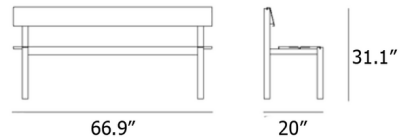

Lightology

lightology.com
866-954-4489
04-24-26

Project: _____

Company: _____

Location: _____ Fixture Type: _____

SPEC #: **MUU1543195**

Approved On: _____ Approved By: _____

Linear Steel Bench with Backrest

By Muuto

Description

The Linear Steel Bench with Backrest is visually clean with subtle detailing and simple expression. This bench brings a simple and elegant perspective to table seating with its modern form. Pair this wonderful bench with the Linear Steel Table to heighten the decor of any outdoor space.

Shown in taupe

Specifications

COLOR N/A
BODY FINISH Taupe
WATTAGE N/A
DIMMER N/A
DIMENSIONS 43.31"W x 31.1"H x 20"D
BULB N/A
COUNTRY OF ORIGIN Italy

Technical Information

PRODUCT DIMENSIONS Seat Height: 17.8"