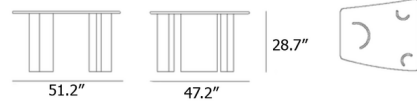

### Description

The Re-Norm Table features a sculptural statement piece that invites people to meet, gather, and connect. Its angular, sail-shaped tabletop encourages a more fluid, inclusive experience around the table. The tabletop is supported by open, half-cylinder legs for a unique, modern look. Re-Norm is made of FSC-certified plywood with a wooden veneer, making it both stylish and sustainable.

### Specifications

|                   |                               |
|-------------------|-------------------------------|
| COLOR             | N/A                           |
| BODY FINISH       | Oak Veneer                    |
| WATTAGE           | N/A                           |
| DIMMER            | N/A                           |
| DIMENSIONS        | 51.8\"W x 28.74\"H x 47.24\"D |
| BULB              | N/A                           |
| COUNTRY OF ORIGIN | Denmark                       |