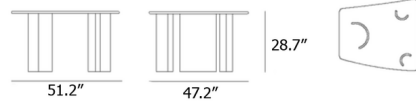

## Re-Norm Table By Muuto

### Description

The Re-Norm Table features a sculptural statement piece that invites people to meet, gather, and connect. Its angular, sail-shaped tabletop encourages a more fluid, inclusive experience around the table. The tabletop is supported by open, half-cylinder legs for a unique, modern look. Re-Norm is made of FSC-certified plywood with a wooden veneer, making it both stylish and sustainable.

### Specifications

COLOR	N/A
BODY FINISH	Oak Veneer
WATTAGE	N/A
DIMMER	N/A
DIMENSIONS	51.8\"W x 28.74\"H x 47.24\"D
BULB	N/A
COUNTRY OF ORIGIN	Denmark

CLICK TO VIEW PRODUCT

Notes: