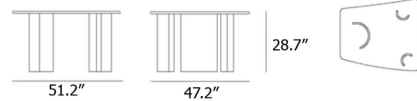

By Muuto

Description

The Re-Norm Table features a sculptural statement piece that invites people to meet, gather, and connect. Its angular, sail-shaped tabletop encourages a more fluid, inclusive experience around the table. The tabletop is supported by open, half-cylinder legs for a unique, modern look. Re-Norm is made of FSC-certified plywood with a wooden veneer, making it both stylish and sustainable.

Shown in walnut veneer

Specifications

COLOR	N/A
BODY FINISH	Walnut Veneer
WATTAGE	N/A
DIMMER	N/A
DIMENSIONS	51.8\"W x 28.74\"H x 47.24\"D
BULB	N/A
COUNTRY OF ORIGIN	Latvia

CLICK TO VIEW PRODUCT

Notes: