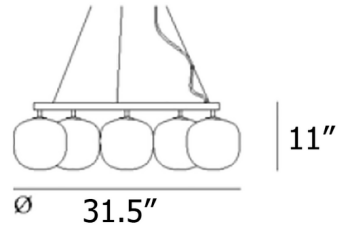

### Specifications

COLOR . . . . . White  
BODY FINISH . . . . . Black  
WATTAGE . . . . . 30W  
DIMMER . . . . . Standard 120V  
DIMENSIONS . . . . . 31.49"W x 11.02"H  
BULB NOT INCLUDED . . . . . 5 x JCD/G9/6W/120V LED  
COUNTRY OF ORIGIN . . . . . Hong Kong

### Technical Information

PRODUCT DIMENSIONS . . . . . Cord Length: 157.5"

CLICK TO VIEW PRODUCT

Notes: