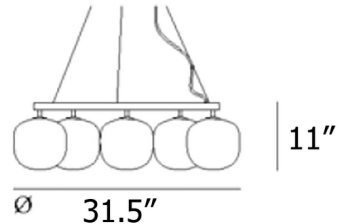

Shown in black / white

Specifications

COLOR White
BODY FINISH Black
WATTAGE 30W
DIMMER Standard 120V
DIMENSIONS 31.49"W x 11.02"H
BULB NOT INCLUDED 5 x JCD/G9/6W/120V LED
COUNTRY OF ORIGIN Hong Kong

Technical Information

PRODUCT DIMENSIONS Cord Length: 157.5"

CLICK TO VIEW PRODUCT

Notes: