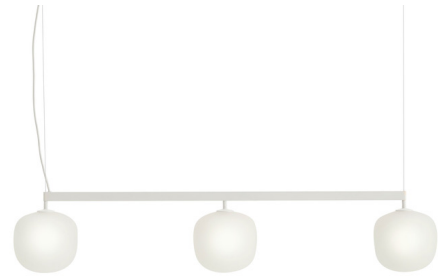

Lightology

lightology.com
866-954-4489
05-31-26

Project: _____

Company: _____

Location: _____ Fixture Type: _____

SPEC #: **MUU1543214**

Approved On: _____ Approved By: _____

Rime Rail Linear Pendant By Muuto

Description

The Rime Rail Linear Pendant brings an elegant perspective through its semi-transparent glass that has been sandblasted for a refined expression. The hand-blown glass shades are inspired by the shape of acorns, while are supported by a sleek aluminum rail. Place the Rime over the dining table or in the entryway to heighten a contemporary interior.

Specifications

COLOR . . . . . White
BODY FINISH . . . . . White
WATTAGE 3W
DIMMER . . . . . Standard 120V
DIMENSIONS . . . . . 43.31"L x 7.09"W x 9.06"H
BULB INCLUDED . . . . . 1 x JCD/G9/3W/120V LED
COUNTRY OF ORIGIN . . . . . China

Technical Information

PRODUCT DIMENSIONS . . . . . Cord Length: 157.5"
COLOR RENDERING . . . . . 90 CRI
LAMP COLOR 2700K
LUMENS/WATT 230.00
LUMINOUS FLUX . . . . . 690 lumens

Shown in white / white