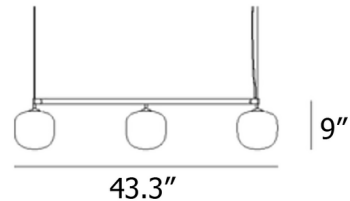

CLICK TO VIEW PRODUCT

Notes: