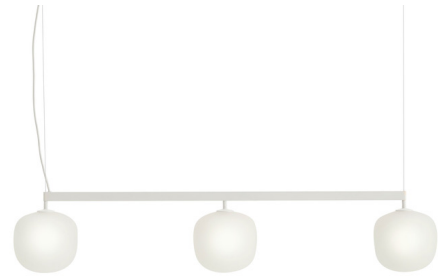

## Rime Rail Linear Pendant By Muuto

### Description

The Rime Rail Linear Pendant brings an elegant perspective through its semi-transparent glass that has been sandblasted for a refined expression. The hand-blown glass shades are inspired by the shape of acorns, while are supported by a sleek aluminum rail. Place the Rime over the dining table or in the entryway to heighten a contemporary interior.

### Specifications

COLOR . . . . . White  
BODY FINISH . . . . . White  
WATTAGE . . . . . 3W  
DIMMER . . . . . Standard 120V  
DIMENSIONS . . . . . 43.31"L x 7.09"W x 9.06"H  
BULB INCLUDED . . . . . 1 x JCD/G9/3W/120V LED  
COUNTRY OF ORIGIN . . . . . China

Shown in white / white

CLICK TO VIEW PRODUCT

Notes: