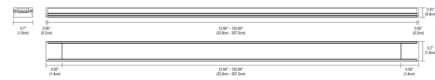

CLICK TO VIEW PRODUCT

Notes: _____