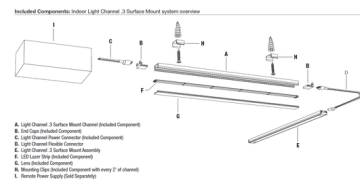

CLICK TO VIEW PRODUCT

Notes: _____