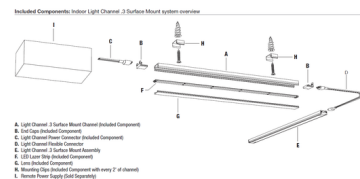

CLICK TO VIEW PRODUCT

Notes: _____