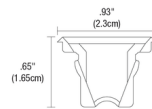

CLICK TO VIEW PRODUCT

Notes: