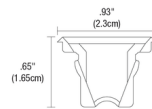

### Description

The DIY (Do-It-Yourself) TruArch Flexible Diffused Lens is sold in 1 foot increments up to 40 feet. It is recommended to order an additional 2 feet extra. Lens is field cuttable.

### Specifications

COLOR	N/A
BODY FINISH	White
WATTAGE	N/A
DIMMER	N/A
DIMENSIONS	12"L x 0.93"W x 0.65"H
BULB	N/A

Shown in white

CLICK TO VIEW PRODUCT

Notes: