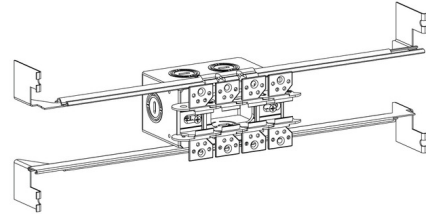

Lightology

lightology.com
866-954-4489
04-27-26

Project: _____
 Company: _____
 Location: _____ Fixture Type: _____
 SPEC #: **EDG1543440**
 Approved On: _____ Approved By: _____

DIY TruArch Flex Channel Center Feed Power Connector

By PureEdge Lighting

Description

The DIY TruArch 1 Flex Channel Center Feed Power Channel Connector allows remote located power supply wires to be fed from the center of the channel in one or both directions. LED Strip (not included) to be installed flat on the bottom of the channel. Includes Lens, Channel Joiners, Junction Box, Adjustable Mounting Bars, and 2 Pinned Power Connectors for LED Strip.

Shown in white

Specifications

COLOR	N/A
BODY FINISH	White
WATTAGE	N/A
DIMMER	N/A
DIMENSIONS	7.72\"L x 3.78\"W x 3.62\"H
BULB	N/A

CLICK TO VIEW PRODUCT

Notes: