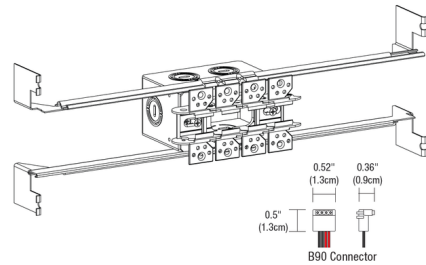

By PureEdge Lighting

Description

The DIY TruArch 1 Flex Channel Center Feed Power Channel Connector allows remote located power supply wires to be fed from the center of the channel in one or both directions. LED Strip (not included) to be installed flat on the bottom of the channel. Includes Lens, Channel Joiners, Junction Box, Adjustable Mounting Bars, and 2 Pinned Power Connectors for LED Strip.

Shown in white

Specifications

COLOR	N/A
BODY FINISH	White
WATTAGE	N/A
DIMMER	N/A
DIMENSIONS	7.72\"L x 3.78\"W x 3.62\"H
BULB	N/A

CLICK TO VIEW PRODUCT

Notes: