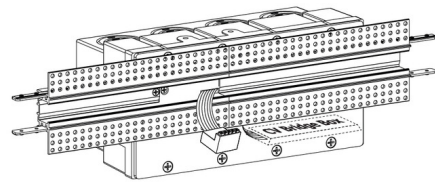

## DIY TruArch Straight Channel Center Power Feed w/Bridgebox By PureEdge Lighting

### Description

The DIY (Do-It-Yourself) Pure Smart TruArch Straight Channel Center Power Feed with WiZ Pro CV Bridgebox and Junction Box includes a Pure Smart/WiZ Pro CV Bridgebox in a 4 gang Junction Box with adjustable bar hangers, pinned power connector for LED strip, and channel joiners. LED Strip (not included) installed flat on the bottom of the channel. Requires two Class 2, 14AWG stranded conductors per bridgebox/remote power supply.

### Specifications

COLOR	N/A
BODY FINISH	White
WATTAGE	N/A
DIMMER	N/A
DIMENSIONS	7.72"L x 3.78"W x 3.62"H
BULB	N/A

CLICK TO VIEW PRODUCT

Notes: