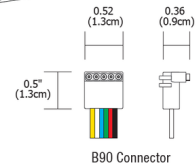

## DIY TruArch Straight Channel Center Power Feed w/Bridgebox By PureEdge Lighting

### Description

The DIY (Do-It-Yourself) Pure Smart TruArch Straight Channel Center Power Feed with WiZ Pro CV Bridgebox and Junction Box includes a Pure Smart/WiZ Pro CV Bridgebox in a 4 gang Junction Box with adjustable bar hangers, pinned power connector for LED strip, and channel joiners. LED Strip (not included) installed flat on the bottom of the channel. Requires two Class 2, 14AWG stranded conductors per bridgebox/remote power supply.

### Specifications

COLOR	N/A
BODY FINISH	White
WATTAGE	N/A
DIMMER	N/A
DIMENSIONS	7.72"L x 3.78"W x 3.62"H
BULB	N/A

CLICK TO VIEW PRODUCT

Notes: