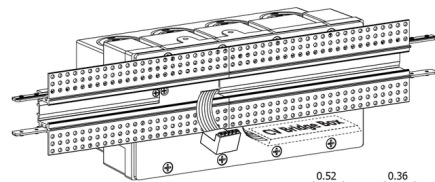

## DIY TruArch Straight Channel Center Power Feed w/Bridgebox By PureEdge Lighting

### Description

The DIY (Do-It-Yourself) Pure Smart TruArch Straight Channel Center Power Feed with WiZ Pro CV Bridgebox and Junction Box includes a Pure Smart/WiZ Pro CV Bridgebox in a 4 gang Junction Box with adjustable bar hangers, pinned power connector for LED strip, and channel joiners. LED Strip (not included) installed flat on the bottom of the channel. Requires two Class 2, 14AWG stranded conductors per bridgebox/remote power supply.

### Specifications

COLOR	N/A
BODY FINISH	White
WATTAGE	N/A
DIMMER	N/A
DIMENSIONS	7.72"L x 3.78"W x 3.62"H
BULB	N/A

CLICK TO VIEW PRODUCT

Notes: