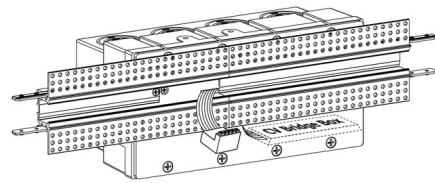

Lightology

lightology.com
866-954-4489
05-18-26

Project: _____
 Company: _____
 Location: _____ Fixture Type: _____
 SPEC #: **EDG1543451**
 Approved On: _____ Approved By: _____

DIY TruArch Straight Channel Dual Center Feed w/Bridgebox

By PureEdge Lighting

Description

The DIY (Do-It-Yourself) Pure Smart TruArch Straight Channel Dual Center Power Feed with WiZ Pro CV Bridgebox and Junction Box includes two Pure Smart/WiZ Pro CV Bridgebox in a 4 gang Junction Box with adjustable bar hangers, two pinned power connectors for LED strip, and channel joiners. LED Strip (not included) installed flat on the bottom of the channel. Requires two Class 2, 14AWG stranded conductors per bridgebox/remote power supply.

Shown in white

Specifications

COLOR	N/A
BODY FINISH	White
WATTAGE	N/A
DIMMER	N/A
DIMENSIONS	7.72"L x 3.78"W x 3.62"H
BULB	N/A

CLICK TO VIEW PRODUCT

Notes: