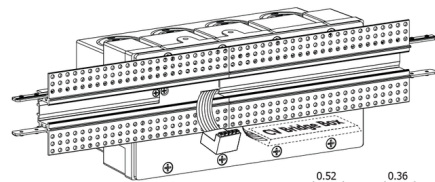

By PureEdge Lighting

Description

The DIY (Do-It-Yourself) Pure Smart TruArch Straight Channel Dual Center Power Feed with WiZ Pro CV Bridgebox and Junction Box includes two Pure Smart/WiZ Pro CV Bridgebox in a 4 gang Junction Box with adjustable bar hangers, two pinned power connectors for LED strip, and channel joiners. LED Strip (not included) installed flat on the bottom of the channel. Requires two Class 2, 14AWG stranded conductors per bridgebox/remote power supply.

Shown in white

Specifications

COLOR	N/A
BODY FINISH	White
WATTAGE	N/A
DIMMER	N/A
DIMENSIONS	7.72"L x 3.78"W x 3.62"H
BULB	N/A

CLICK TO VIEW PRODUCT

Notes: