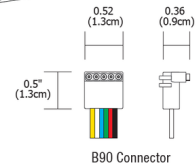

By PureEdge Lighting

Description

The DIY (Do-It-Yourself) Pure Smart TruArch Straight Channel Dual Center Power Feed with WiZ Pro CV Bridgebox and Junction Box includes two Pure Smart/WiZ Pro CV Bridgebox in a 4 gang Junction Box with adjustable bar hangers, two pinned power connectors for LED strip, and channel joiners. LED Strip (not included) installed flat on the bottom of the channel. Requires two Class 2, 14AWG stranded conductors per bridgebox/remote power supply.

Shown in white

Specifications

COLOR	N/A
BODY FINISH	White
WATTAGE	N/A
DIMMER	N/A
DIMENSIONS	7.72"L x 3.78"W x 3.62"H
BULB	N/A

CLICK TO VIEW PRODUCT

Notes: