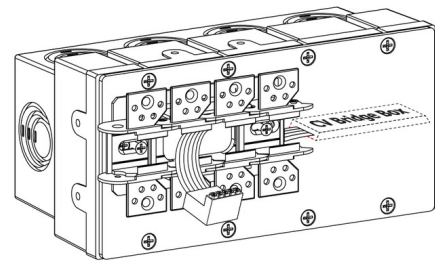

Lightology

lightology.com
866-954-4489
05-22-26

Project: _____
 Company: _____
 Location: _____ Fixture Type: _____
 SPEC #: **EDG1543459**
 Approved On: _____ Approved By: _____

DIY TruArch Flex Channel Center Power Feed w/Bridgebox By PureEdge Lighting

Description

The Pure Smart TruArch Flex Channel Center Power Feed Connector with WiZ Pro CV Bridgebox and Junction Box allows remote located power supply wires to be fed from the center of the channel in one or both directions. LED Strip (not included) to be installed flat on the bottom of the channel. Includes WiZ Pro CV Bridgebox in a 4 gang Junction Box Channel Joiners, Adjustable Mounting Bars, Power Connectors, and Pin Power Connector for LED strip. Requires two Class 2, 14 AWG stranded conductors per Bridgebox/Remote Power Supply.

Shown in white

Specifications

COLOR	N/A
BODY FINISH	White
WATTAGE	N/A
DIMMER	N/A
DIMENSIONS	7.72"L x 3.78"W x 3.62"H
BULB	N/A

CLICK TO VIEW PRODUCT

Notes: