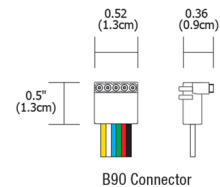

Description

The Pure Smart TruArch Flex Channel Center Power Feed Connector with WiZ Pro CV Bridgebox and Junction Box allows remote located power supply wires to be fed from the center of the channel in one or both directions. LED Strip (not included) to be installed flat on the bottom of the channel. Includes WiZ Pro CV Bridgebox in a 4 gang Junction Box Channel Joiners, Adjustable Mounting Bars, Power Connectors, and Pin Power Connector for LED strip. Requires two Class 2, 14 AWG stranded conductors per Bridgebox/Remote Power Supply.

Shown in white

Specifications

COLOR	N/A
BODY FINISH	White
WATTAGE	N/A
DIMMER	N/A
DIMENSIONS	7.72"L x 3.78"W x 3.62"H
BULB	N/A

CLICK TO VIEW PRODUCT

Notes: