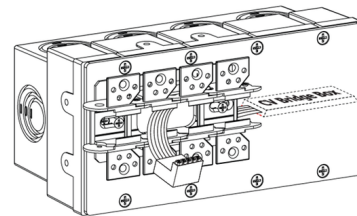

Description

The Pure Smart TruArch Flex Channel Center Power Feed Connector with WiZ Pro CV Bridgebox and Junction Box allows remote located power supply wires to be fed from the center of the channel in one or both directions. LED Strip (not included) to be installed flat on the bottom of the channel. Includes WiZ Pro CV Bridgebox in a 4 gang Junction Box Channel Joiners, Adjustable Mounting Bars, Power Connectors, and Pin Power Connector for LED strip. Requires two Class 2, 14 AWG stranded conductors per Bridgebox/Remote Power Supply.

Shown in white

Specifications

COLOR	N/A
BODY FINISH	White
WATTAGE	N/A
DIMMER	N/A
DIMENSIONS	7.72"L x 3.78"W x 3.62"H
BULB	N/A

CLICK TO VIEW PRODUCT

Notes: