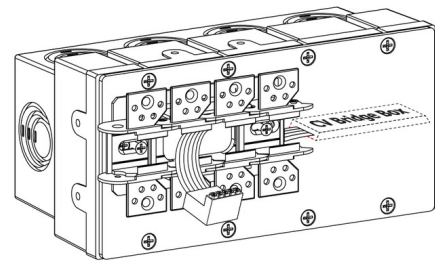

## DIY TruArch Flex Channel Dual Center Power Feed w/Bridgebox By PureEdge Lighting

### Description

The Pure Smart TruArch Flex Channel Dual Center Power Feed Connector with WiZ Pro CV Bridgebox and Junction Box allows remote located power supply wires to be fed from the center of the channel in one or both directions. LED Strip (not included) to be installed flat on the bottom of the channel. Includes (2) WiZ Pro CV Bridgeboxes in a 4 gang Junction Box, Channel Joiners, Adjustable Mounting Bars, (2) Power Connectors, and Pin Power Connector for LED strip. Requires two Class 2, 14 AWG stranded conductors per Bridgebox/Remote Power Supply.

### Specifications

|             |                          |
|-------------|--------------------------|
| COLOR       | N/A                      |
| BODY FINISH | White                    |
| WATTAGE     | N/A                      |
| DIMMER      | N/A                      |
| DIMENSIONS  | 7.72"L x 3.78"W x 3.62"H |
| BULB        | N/A                      |