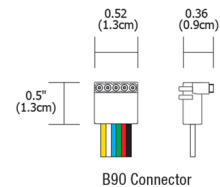

## DIY TruArch Flex Channel Dual Center Power Feed w/Bridgebox By PureEdge Lighting

### Description

The Pure Smart TruArch Flex Channel Dual Center Power Feed Connector with WiZ Pro CV Bridgebox and Junction Box allows remote located power supply wires to be fed from the center of the channel in one or both directions. LED Strip (not included) to be installed flat on the bottom of the channel. Includes (2) WiZ Pro CV Bridgeboxes in a 4 gang Junction Box, Channel Joiners, Adjustable Mounting Bars, (2) Power Connectors, and Pin Power Connector for LED strip. Requires two Class 2, 14 AWG stranded conductors per Bridgebox/Remote Power Supply.

### Specifications

|             |                          |
|-------------|--------------------------|
| COLOR       | N/A                      |
| BODY FINISH | White                    |
| WATTAGE     | N/A                      |
| DIMMER      | N/A                      |
| DIMENSIONS  | 7.72"L x 3.78"W x 3.62"H |
| BULB        | N/A                      |