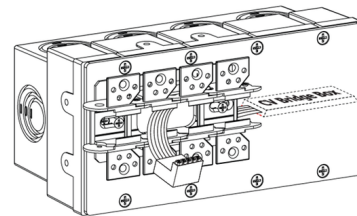

## DIY TruArch Flex Channel Dual Center Power Feed w/Bridgebox By PureEdge Lighting

### Description

The Pure Smart TruArch Flex Channel Dual Center Power Feed Connector with WiZ Pro CV Bridgebox and Junction Box allows remote located power supply wires to be fed from the center of the channel in one or both directions. LED Strip (not included) to be installed flat on the bottom of the channel. Includes (2) WiZ Pro CV Bridgeboxes in a 4 gang Junction Box, Channel Joiners, Adjustable Mounting Bars, (2) Power Connectors, and Pin Power Connector for LED strip. Requires two Class 2, 14 AWG stranded conductors per Bridgebox/Remote Power Supply.

### Specifications

|             |                          |
|-------------|--------------------------|
| COLOR       | N/A                      |
| BODY FINISH | White                    |
| WATTAGE     | N/A                      |
| DIMMER      | N/A                      |
| DIMENSIONS  | 7.72"L x 3.78"W x 3.62"H |
| BULB        | N/A                      |