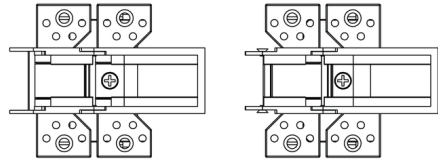

Outside

Inside