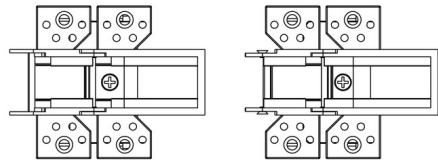

## DIY TruArch Flex End Cap / Take Up Box Pair By PureEdge Lighting

### Description

The DIY (Do-It-Yourself) TruArch Flex End Cap/ Take-Up Box (sold as a pair) prevents dark spots at end of run by tucking excess LED Strip safely behind wall. Includes TASI Straight channel Joiners.

### Specifications

COLOR	N/A
BODY FINISH	White
WATTAGE	N/A
DIMMER	N/A
DIMENSIONS	2.53"W x 0.63"H
BULB	N/A

CLICK TO VIEW PRODUCT

Notes: