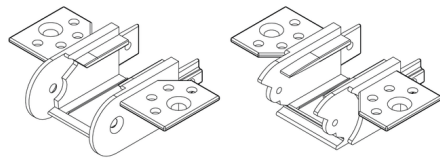

## DIY TruArch Inside/Outside Flex Adapters Pair By PureEdge Lighting

### Description

The DIY (Do-It-Yourself) Inside and Outside Flex Adapters (sold in pairs) are included with TruArch straight and flex channels. Use if cutting TASI channels.

Shown in white

Outside

Inside

### Specifications

COLOR	N/A
BODY FINISH	White
WATTAGE	N/A
DIMMER	N/A
DIMENSIONS	2.53"W x 0.63"H
BULB	N/A

CLICK TO VIEW PRODUCT

Notes: