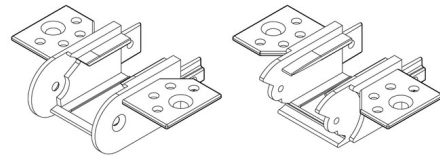

## DIY TruArch Inside/Outside Flex Adapters Pair By PureEdge Lighting

### Description

The DIY (Do-It-Yourself) Inside and Outside Flex Adapters (sold in pairs) are included with TruArch straight and flex channels. Use if cutting TASI channels.

Shown in white

Outside

Inside

### Specifications

COLOR	N/A
BODY FINISH	White
WATTAGE	N/A
DIMMER	N/A
DIMENSIONS	2.53"W x 0.63"H
BULB	N/A

CLICK TO VIEW PRODUCT

Notes: