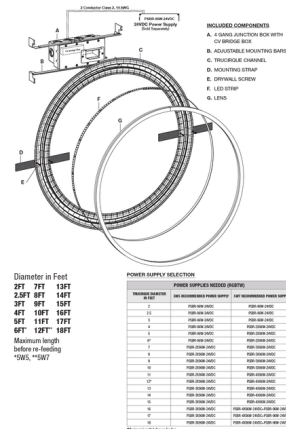

CLICK TO VIEW PRODUCT

Notes: _____