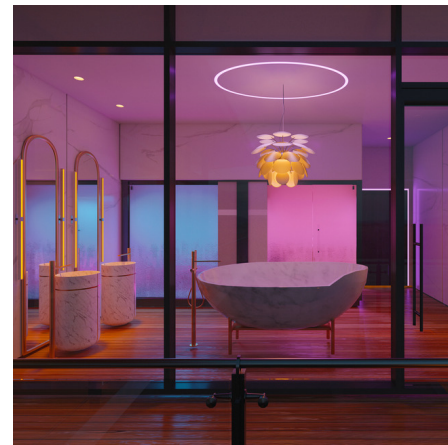

Specifications

COLOR . . . . . N/A
BODY FINISH . . . . . White
WATTAGE 5W
DIMMER . . . . . N/A
DIMENSIONS . . . . . 24"L x 0.5"W x 0.63"H
INTEGRATED LED MODULE . . . . . 1 x LED/5W/24V LED

Technical Information

LAMP LIFE . . . . . 50000 hours
COLOR RENDERING . . . . . 96 CRI
LAMP COLOR . . . . . RGB+White
LUMENS/WATT 66.40
LUMINOUS FLUX . . . . . 332 lumens

Shown in white