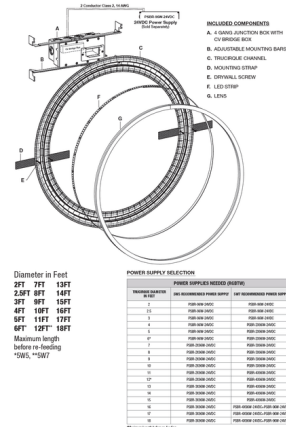

Shown in white

Specifications

COLOR	N/A
BODY FINISH	White
WATTAGE	5W
DIMMER	N/A
DIMENSIONS	24"L x 0.5"W x 0.63"H
INTEGRATED LED MODULE	1 x LED/5W/24V LED

Technical Information

LAMP LIFE	50000 hours
COLOR RENDERING	96 CRI
LAMP COLOR	RGB+White
LUMENS/WATT	66.40
LUMINOUS FLUX	332 lumens