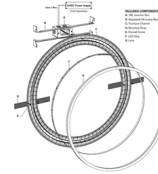

CLICK TO VIEW PRODUCT

Notes: