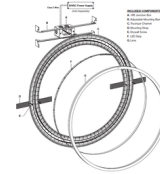

CLICK TO VIEW PRODUCT

Notes: