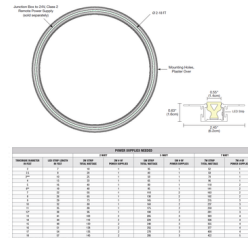

CLICK TO VIEW PRODUCT

Notes: