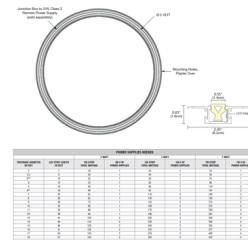

Description

The TruCirque .5A is an innovative and highly efficient that system blends seamlessly into the drywall, becoming part of the architecture and redefining the relationship between lighting and interior design. TruCirque brings the same ease of installation as other PureEdge 5/8 inch drywall families to a pristine circle of illumination. The slim extrusions are offered in various diameters from 2 to 18 feet, supplied with a diffused, flexible lens. TruCirque provides smooth, glare free illumination using high color rendering LEDs (CRI) offered in 2 watt (2.5 watts) 5 watt (5 watts) and 7 watt (7.5 watts) per foot options and Static White color temperature including Warm Dim 27D (2700K-1800K) and 30D (3000K-1800K). Note: Warm Dim available in 5 watt option only. Included Components: TruCirque .5 Inch Channel, Power Channel Connector(s) with Junction Box, Channel Joiners, Mounting Straps, Drywall Screws, LED Strip, and Flexible Diffused Lens. TruCirque requires a remote Universal (UNI) power supply (dimmable TRIAC/ELV/0-10V). Power supply and optional accessories sold separately. Maximum Diameter Before Re-Feeding: 2WDC, 2.5 watts per foot -- 12 Feet 5WDC, 5 watts per foot -- 6 Feet 7WDC, 7.5 watts per foot -- 3 Feet

Specifications

COLOR N/A
 BODY FINISH White
 WATTAGE 4W
 DIMMER Low Voltage Electronic
 DIMENSIONS 24"L x 0.5"W x 0.63"H
 INTEGRATED LED MODULE 2 x LED/2W/24V LED

Technical Information

LAMP LIFE 50000 hours
 COLOR RENDERING 92 CRI
 LAMP COLOR 2700K
 LUMENS/WATT 173.00
 LUMINOUS FLUX 346 lumens

Shown in white

CLICK TO VIEW PRODUCT

Notes: