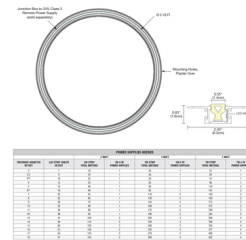

Description

The TruCirque .5A is an innovative and highly efficient that system blends seamlessly into the drywall, becoming part of the architecture and redefining the relationship between lighting and interior design. TruCirque brings the same ease of installation as other PureEdge 5/8 inch drywall families to a pristine circle of illumination. The slim extrusions are offered in various diameters from 2 to 18 feet, supplied with a diffused, flexible lens. TruCirque provides smooth, glare free illumination using high color rendering LEDs (CRI) offered in 2 watt (2.5 watts) 5 watt (5 watts) and 7 watt (7.5 watts) per foot options and Static White color temperature including Warm Dim 27D (2700K-1800K) and 30D (3000K-1800K). Note: Warm Dim available in 5 watt option only. Included Components: TruCirque .5 Inch Channel, Power Channel Connector(s) with Junction Box, Channel Joiners, Mounting Straps, Drywall Screws, LED Strip, and Flexible Diffused Lens. TruCirque requires a remote Universal (UNI) power supply (dimmable TRIAC/ELV/0-10V). Power supply and optional accessories sold separately. Maximum Diameter Before Re-Feeding: 2WDC, 2.5 watts per foot -- 12 Feet 5WDC, 5 watts per foot -- 6 Feet 7WDC, 7.5 watts per foot -- 3 Feet

Specifications

COLOR N/A
 BODY FINISH White
 WATTAGE 4W
 DIMMER Low Voltage Electronic
 DIMENSIONS 24"L x 0.5"W x 0.63"H
 INTEGRATED LED MODULE 2 x LED/2W/24V LED

Technical Information

LAMP LIFE 50000 hours
 COLOR RENDERING 92 CRI
 LAMP COLOR 2700K
 LUMENS/WATT 173.00
 LUMINOUS FLUX 346 lumens

Shown in white

CLICK TO VIEW PRODUCT

Notes: