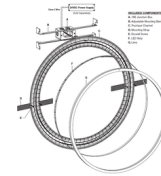

Description

The TruCirque .5A is an innovative and highly efficient that system blends seamlessly into the drywall, becoming part of the architecture and redefining the relationship between lighting and interior design. TruCirque brings the same ease of installation as other PureEdge 5/8 inch drywall families to a pristine circle of illumination. The slim extrusions are offered in various diameters from 2 to 18 feet, supplied with a diffused, flexible lens. TruCirque provides smooth, glare free illumination using high color rendering LEDs (CRI) offered in 2 watt (2.5 watts) 5 watt (5 watts) and 7 watt (7.5 watts) per foot options and Static White color temperature including Warm Dim 27D (2700K-1800K) and 30D (3000K-1800K). Note: Warm Dim available in 5 watt option only. Included Components: TruCirque .5 Inch Channel, Power Channel Connector(s) with Junction Box, Channel Joiners, Mounting Straps, Drywall Screws, LED Strip, and Flexible Diffused Lens. TruCirque requires a remote Universal (UNI) power supply (dimmable TRIAC/ELV/0-10V). Power supply and optional accessories sold separately. Maximum Diameter Before Re-Feeding: 2WDC, 2.5 watts per foot -- 12 Feet 5WDC, 5 watts per foot -- 6 Feet 7WDC, 7.5 watts per foot -- 3 Feet

Specifications

COLOR N/A
 BODY FINISH White
 WATTAGE 4W
 DIMMER Low Voltage Electronic
 DIMENSIONS 24"L x 0.5"W x 0.63"H
 INTEGRATED LED MODULE 2 x LED/2W/24V LED

Technical Information

LAMP LIFE 50000 hours
 COLOR RENDERING 92 CRI
 LAMP COLOR 2700K
 LUMENS/WATT 173.00
 LUMINOUS FLUX 346 lumens

Shown in white

CLICK TO VIEW PRODUCT

Notes: