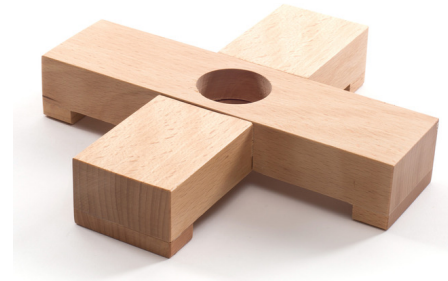

## Linea Wooden Base Accessory

By Seletti

### Description

The Linea Wooden Base Accessory is for use with the Seletti Linea LED. Use the base to stand up the stick and allow it to function as a floor lamp.

Shown in natural