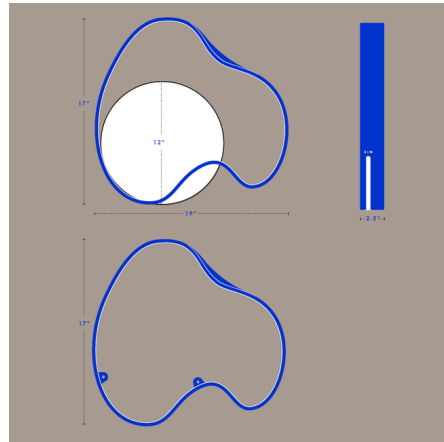

## Mar Wall Mirror

By SIN

### Description

Inspired by time spent floating in the sea, the free-flowing form of the Mar Wall Mirror mimics the calming presence of water. A offset 12in round mirror acts as a reflecting pool, wrapped with an organic stoneware ribbon that seems to float on the surface of the wall. This work of art is the perfect accent for the modern home.

### Specifications

COLOR	N/A
BODY FINISH	Sand
WATTAGE	N/A
DIMMER	N/A
DIMENSIONS	19"W x 17"H x 2.5"D
BULB	N/A

CLICK TO VIEW PRODUCT

Notes: