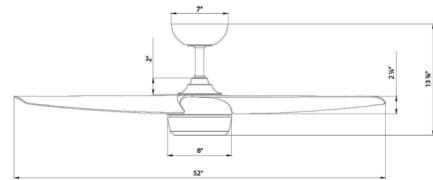

Shown in matte white / matte white

Specifications

BLADE COLOR	Matte White
BODY FINISH	Matte White
WATTAGE	30W
DIMMER	Included
DIMENSIONS	52"W x 13.75"H
INTEGRATED LED MODULE	1 x LED/30W/120V LED
COUNTRY OF ORIGIN	China