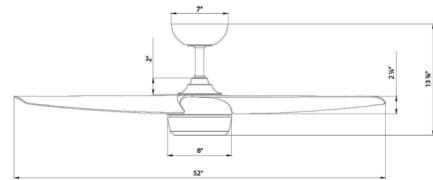

Specifications

BLADE COLOR	Matte White
BODY FINISH	Matte White
WATTAGE	30W
DIMMER	Included
DIMENSIONS	52"W x 13.75"H
INTEGRATED LED MODULE	1 x LED/30W/120V LED
COUNTRY OF ORIGIN	China

Technical Information