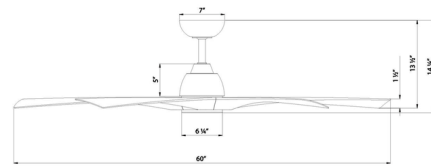

CLICK TO VIEW PRODUCT

Notes: