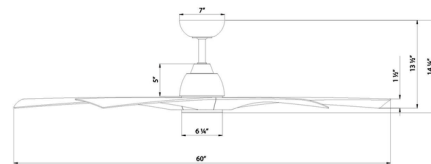

CLICK TO VIEW PRODUCT

Notes: