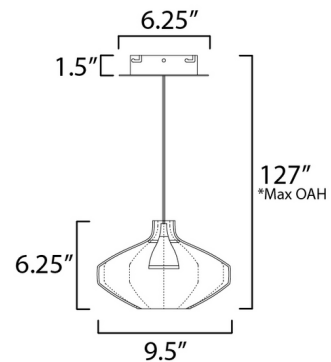

CLICK TO VIEW PRODUCT

Notes: