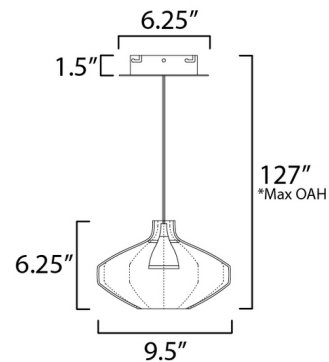

CLICK TO VIEW PRODUCT

Notes: