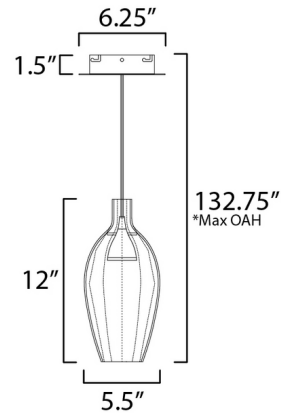

CLICK TO VIEW PRODUCT

Notes: