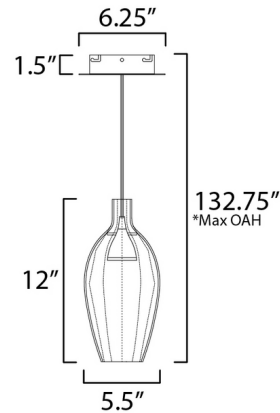

CLICK TO VIEW PRODUCT

Notes: