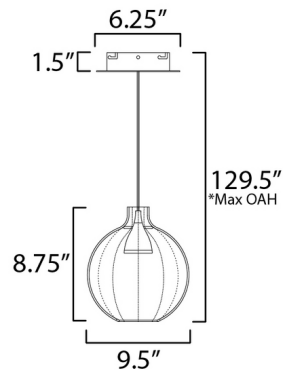

CLICK TO VIEW PRODUCT

Notes: