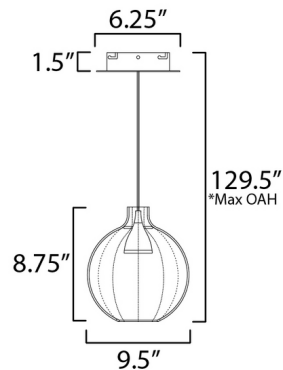

Lightology

lightology.com
866-954-4489
06-21-26

Project: _____

Company: _____

Location: _____ Fixture Type: _____

SPEC #: **STM1543814**

Approved On: _____ Approved By: _____

Ray Dance Globe Pendant By Studio M

Description

The Ray Dance Pendant features an elegant update to a classic globe style. To add depth, its sleek glass shade has soft vertical lines. When illuminated, the lines create a dazzling pattern of light. Hang solo or in a group for dynamic effect.

Shown in brushed aluminum / ember

Specifications

COLOR	Ember
BODY FINISH	Brushed Aluminum
WATTAGE	5.5W
DIMMER	Low Voltage Electronic
DIMENSIONS	9.5"W x 8.75"H
INTEGRATED LED MODULE	1 x LED/5.5W/120-277V LED