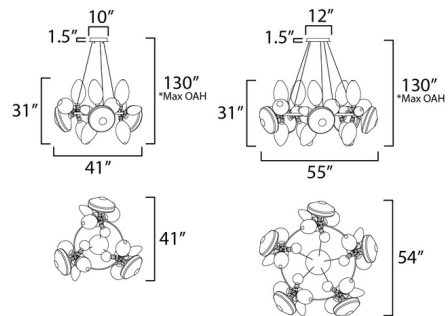

CLICK TO VIEW PRODUCT

Notes: