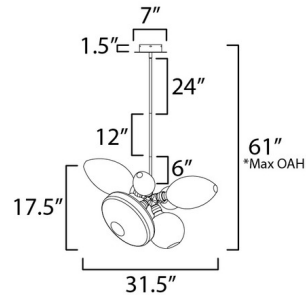

Shown in black / smoke / clear

CLICK TO VIEW PRODUCT

Notes: