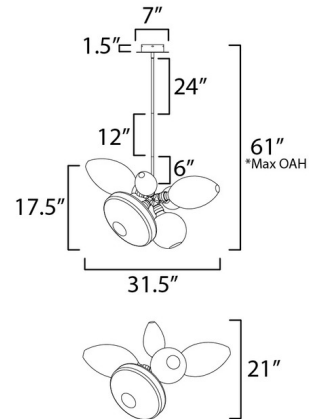

Shown in black / smoke / clear

CLICK TO VIEW PRODUCT

Notes: