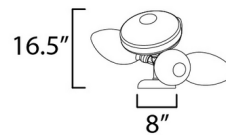

CLICK TO VIEW PRODUCT

Notes: