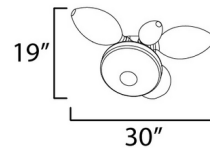

CLICK TO VIEW PRODUCT

Notes: