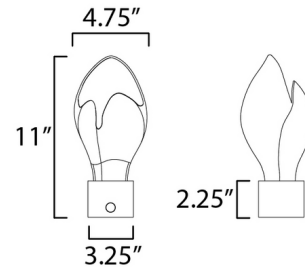

Shown in satin nickel / white

Specifications

COLOR White
BODY FINISH Satin Nickel
WATTAGE 3W
DIMMER Included
DIMENSIONS 4.75"W x 11"H
INTEGRATED LED MODULE 1 x LED/3W/120V LED

Technical Information

COLOR RENDERING 90 CRI
LAMP COLOR 3000K
LUMENS/WATT 50.00
LUMINOUS FLUX 150 lumens