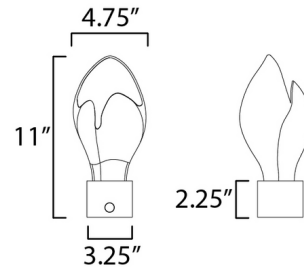

Shown in satin nickel / white

Specifications

COLOR	White
BODY FINISH	Satin Nickel
WATTAGE	3W
DIMMER	Included
DIMENSIONS	4.75"W x 11"H
INTEGRATED LED MODULE	1 x LED/3W/120V LED

Technical Information

COLOR RENDERING	90 CRI
LAMP COLOR	3000K
LUMENS/WATT	50.00
LUMINOUS FLUX	150 lumens