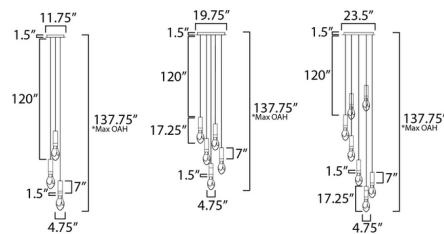

Shown in satin nickel / white marble / white

Specifications

COLOR White
BODY FINISH Satin Nickel / White Marble
WATTAGE 9W
DIMMER Low Voltage Electronic
DIMENSIONS 11.75"W x 17.25"H
INTEGRATED LED MODULE 3 x LED/3W/120-277V LED