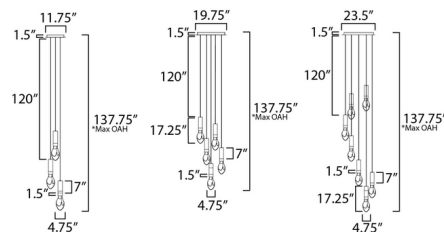

CLICK TO VIEW PRODUCT

Notes: