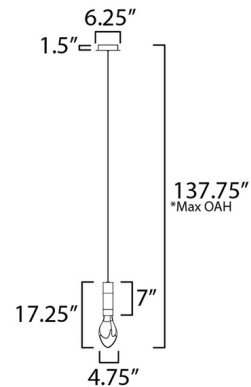

CLICK TO VIEW PRODUCT

Notes: