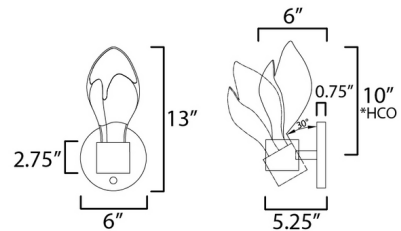

### Specifications

COLOR . . . . . White  
BODY FINISH . . . . . Satin Nickel  
WATTAGE . . . . . 6W  
DIMMER . . . . . Low Voltage Electronic  
DIMENSIONS . . . . . 6"W x 13"H x 6"D  
INTEGRATED LED MODULE . . . . . 2 x LED/3W/120-277V LED