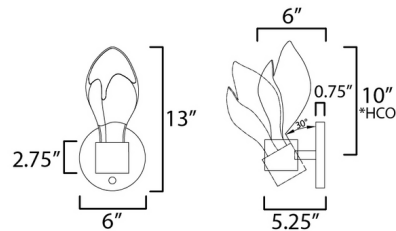

By Studio M

Description

The Burgeon Wall Sconce draws its inspiration from the still moment just before a flower blooms. Shaped like a waiting tulip, a soft shade glows with warmth and intention, while an additional light provides an ambient shine down a wall. This biophilic piece captures restraint and the power of quiet elegance. Includes a touch dimmer on the back plate.

Shown in satin nickel / white

Specifications

COLOR White
BODY FINISH Satin Nickel
WATTAGE 6W
DIMMER Low Voltage Electronic
DIMENSIONS 6"W x 13"H x 6"D
INTEGRATED LED MODULE 2 x LED/3W/120-277V LED

Technical Information