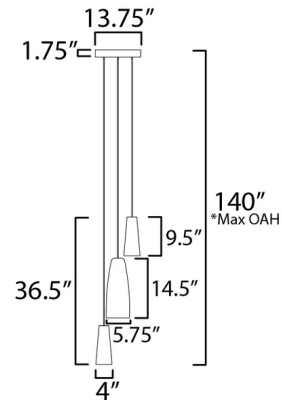

Specifications

COLOR Ombre Gradient
BODY FINISH White
WATTAGE 18W
DIMMER Low Voltage Electronic
DIMENSIONS 13.75"W x 14.5"H
INTEGRATED LED MODULE 3 x LED/6W/120V LED

Technical Information

COLOR RENDERING 90 CRI
LAMP COLOR 3000K
LUMENS/WATT 225.00
LUMINOUS FLUX 1350 lumens

Shown in white / ombre gradient

CLICK TO VIEW PRODUCT

Notes: