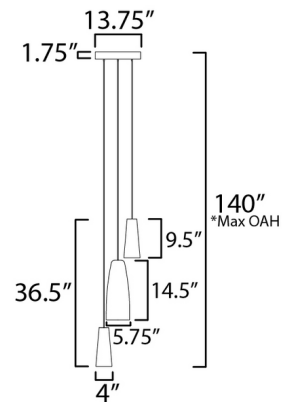

Specifications

COLOR Ombre Gradient
BODY FINISH White
WATTAGE 18W
DIMMER Low Voltage Electronic
DIMENSIONS 13.75"W x 14.5"H
INTEGRATED LED MODULE 3 x LED/6W/120V LED

Technical Information

COLOR RENDERING 90 CRI
LAMP COLOR 3000K
LUMENS/WATT 225.00
LUMINOUS FLUX 1350 lumens

Shown in white / ombre gradient

CLICK TO VIEW PRODUCT

Notes: