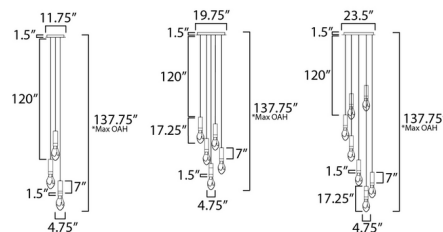

By Studio M

Description

The Stream Pendant distills quiet luxury into a sleek form. Each finely crafted porcelain shade provides a serene ambient glow and downlight using a dedicated LED module. Shade options include Bisque Matte White, Ombre Gradient achieved through a burnt-fire technique, and Pulse, a hand-applied concentric relief that showcases the material. Hang solo or in groups for a dramatic effect. Note: 27.3 inch tall is not available in Bisque Matte White.

Specifications

COLOR Pulse White
 BODY FINISH White
 WATTAGE 9W
 DIMMER Low Voltage Electronic
 DIMENSIONS 4"W x 9.5"H
 INTEGRATED LED MODULE 1 x LED/9W/120V LED

Technical Information

COLOR RENDERING 90 CRI
 LAMP COLOR 3000K
 LUMENS/WATT 50.00
 LUMINOUS FLUX 450 lumens

Shown in white / pulse white

CLICK TO VIEW PRODUCT

Notes: