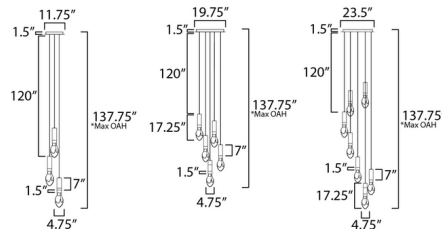

By Studio M

Description

The Stream Pendant distills quiet luxury into a sleek form. Each finely crafted porcelain shade provides a serene ambient glow and downlight using a dedicated LED module. Shade options include Bisque Matte White, Ombre Gradient achieved through a burnt-fire technique, and Pulse, a hand-applied concentric relief that showcases the material. Hang solo or in groups for a dramatic effect. Note: 27.3 inch tall is not available in Bisque Matte White.

Shown in white / pulse white

Specifications

COLOR Pulse White
BODY FINISH White
WATTAGE 9W
DIMMER Low Voltage Electronic
DIMENSIONS 4"W x 9.5"H
INTEGRATED LED MODULE 1 x LED/9W/120V LED

Technical Information