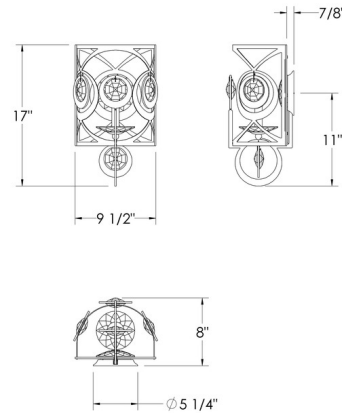

### Description

The Gwendolynn Wall Sconce adds a light, harmonious touch to your interior space. The open half circular frame features laser cut crystal octagons and a bobèche, creating a warm, inviting glow that casts delicate patterns of light throughout your room.

### Specifications

COLOR	Clear Radiance Crystal
BODY FINISH	Heirloom Silver
WATTAGE	9W
DIMMER	Standard 120V
DIMENSIONS	9.5"W x 17"H x 8"D
BULB NOT INCLUDED	1 x B10/Candelabra (E12)/9W/120V LED
OTHER BULB OPTIONS	B10/Candelabra (E12)/60W/120V Incandescent