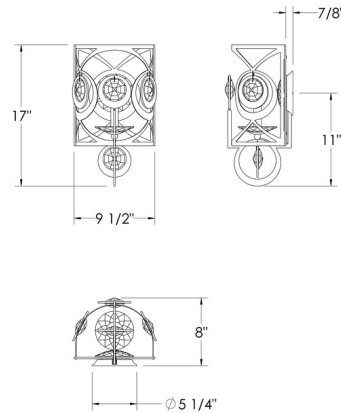

### Description

The Gwendolynn Wall Sconce adds a light, harmonious touch to your interior space. The open half circular frame features laser cut crystal octagons and a bobèche, creating a warm, inviting glow that casts delicate patterns of light throughout your room.

### Specifications

COLOR	Clear Radiance Crystal
BODY FINISH	Heirloom Silver
WATTAGE	9W
DIMMER	Standard 120V
DIMENSIONS	9.5"W x 17"H x 8"D
BULB NOT INCLUDED	1 x B10/Candelabra (E12)/9W/120V LED
OTHER BULB OPTIONS	B10/Candelabra (E12)/60W/120V Incandescent