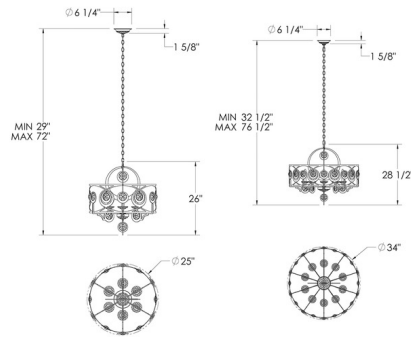

Shown in french gold / clear radiance crystal

Specifications

COLOR Clear Radiance Crystal
 BODY FINISH French Gold
 WATTAGE 54W
 DIMMER Standard 120V
 DIMENSIONS 25"W x 26"H
 BULB NOT INCLUDED 6 x B10/Candelabra (E12)/9W/120V LED
 OTHER BULB OPTIONS B10/Candelabra (E12)/60W/120V Incandescent

Technical Information

PRODUCT DIMENSIONS Min/Max Adjustable Overall Height: 29" - 72"

CLICK TO VIEW PRODUCT

Notes: