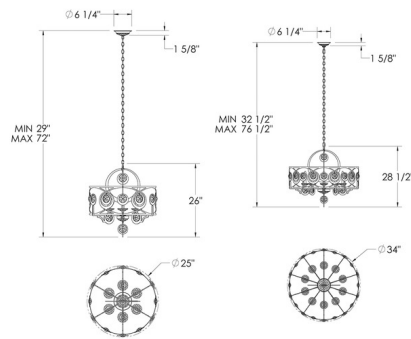

Description

The Gwendolynn Chandelier adds a light, harmonious touch to your interior space. The open circular frame features laser cut crystal octagons and bobeches, creating a warm, inviting glow that casts delicate patterns of light throughout your room.

Shown in french gold / clear radiance crystal

Specifications

COLOR Clear Radiance Crystal
BODY FINISH French Gold
WATTAGE 54W
DIMMER Standard 120V
DIMENSIONS 25"W x 26"H
BULB NOT INCLUDED 6 x B10/Candelabra (E12)/9W/120V LED
OTHER BULB OPTIONS B10/Candelabra (E12)/60W/120V Incandescent

Technical Information

PRODUCT DIMENSIONS Min/Max Adjustable Overall Height: 29" - 72"

CLICK TO VIEW PRODUCT

Notes: