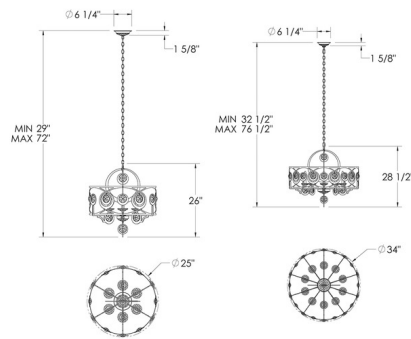

Specifications

COLOR . . . . . Clear Radiance Crystal
BODY FINISH . . . . . French Gold
WATTAGE 54W
DIMMER . . . . . Standard 120V
DIMENSIONS . . . . . 25"W x 26"H
BULB NOT INCLUDED . . . . . 6 x B10/Candelabra (E12)/9W/120V LED
OTHER BULB OPTIONS . . . . . B10/Candelabra (E12)/60W/120V Incandescent

Technical Information

PRODUCT DIMENSIONS . . . . . Min/Max Adjustable Overall Height: 29" - 72"

CLICK TO VIEW PRODUCT

Notes: