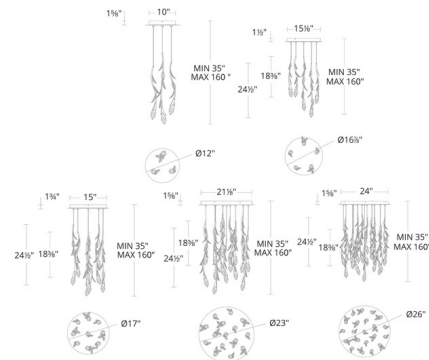

Description

The Secret Garden Round Multi Light Pendant brings graceful beauty to your interior space. The smooth, round frame supports gently curved branches with leaf accents, adorned with crystal buds casting a warm, inviting glow throughout your room. Notes: Dimmable with Triac (standard), Low Voltage Electronic, or 0-10V Dimmers, sold separately. Adjust each pendant to create your own unique look. Driver is concealed within the canopy. Due to the weight of the 21 light fixture, additional ceiling support is required.

Shown in black / optic haze

Specifications

COLOR Optic Haze
 BODY FINISH Black
 WATTAGE 9W
 DIMMER Low Voltage Electronic
 DIMENSIONS 12"W x 24.5"H
 INTEGRATED LED MODULE 3 x LED/3W/120-277V LED

Technical Information

PRODUCT DIMENSIONS Min/Max Adjustable Overall Height: 35" - 160"
 COLOR RENDERING 90 CRI
 LAMP COLOR 3500K
 LUMENS/WATT 278.67
 LUMINOUS FLUX 836 lumens

CLICK TO VIEW PRODUCT

Notes: