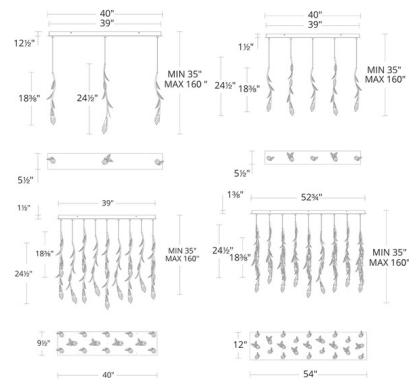

CLICK TO VIEW PRODUCT

Notes: