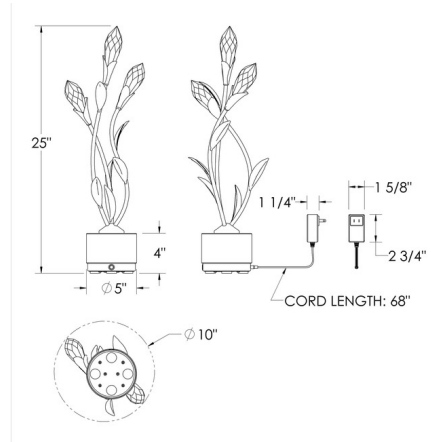

### Description

The Secret Garden Table Lamp brings a serene naturalistic design to your interior space. The smooth base is complemented with curved arms capped by faceted Optic Haze Quartz buds, casting glittering shadows of light across your room. On/Off touch switch is located on the base.

### Specifications

COLOR	Optic Haze
BODY FINISH	Antique Silver
WATTAGE	3W
DIMMER	N/A
DIMENSIONS	10"W x 25"H
INTEGRATED LED MODULE	3 x LED/1W/120-277V LED

### Technical Information

PRODUCT DIMENSIONS	Cord: 68"
COLOR RENDERING	.90 CRI
LAMP COLOR	3500K
LUMENS/WATT	189.00
LUMINOUS FLUX	189 lumens

CLICK TO VIEW PRODUCT

Notes: