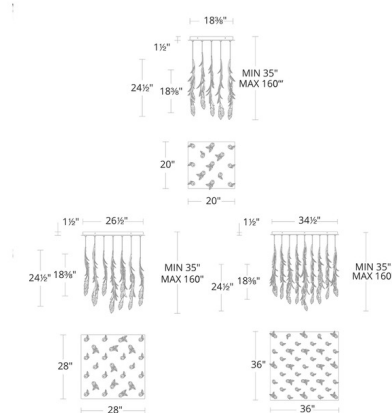

CLICK TO VIEW PRODUCT

Notes: