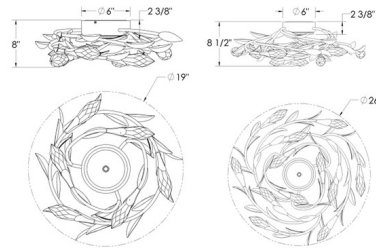

CLICK TO VIEW PRODUCT

Notes: